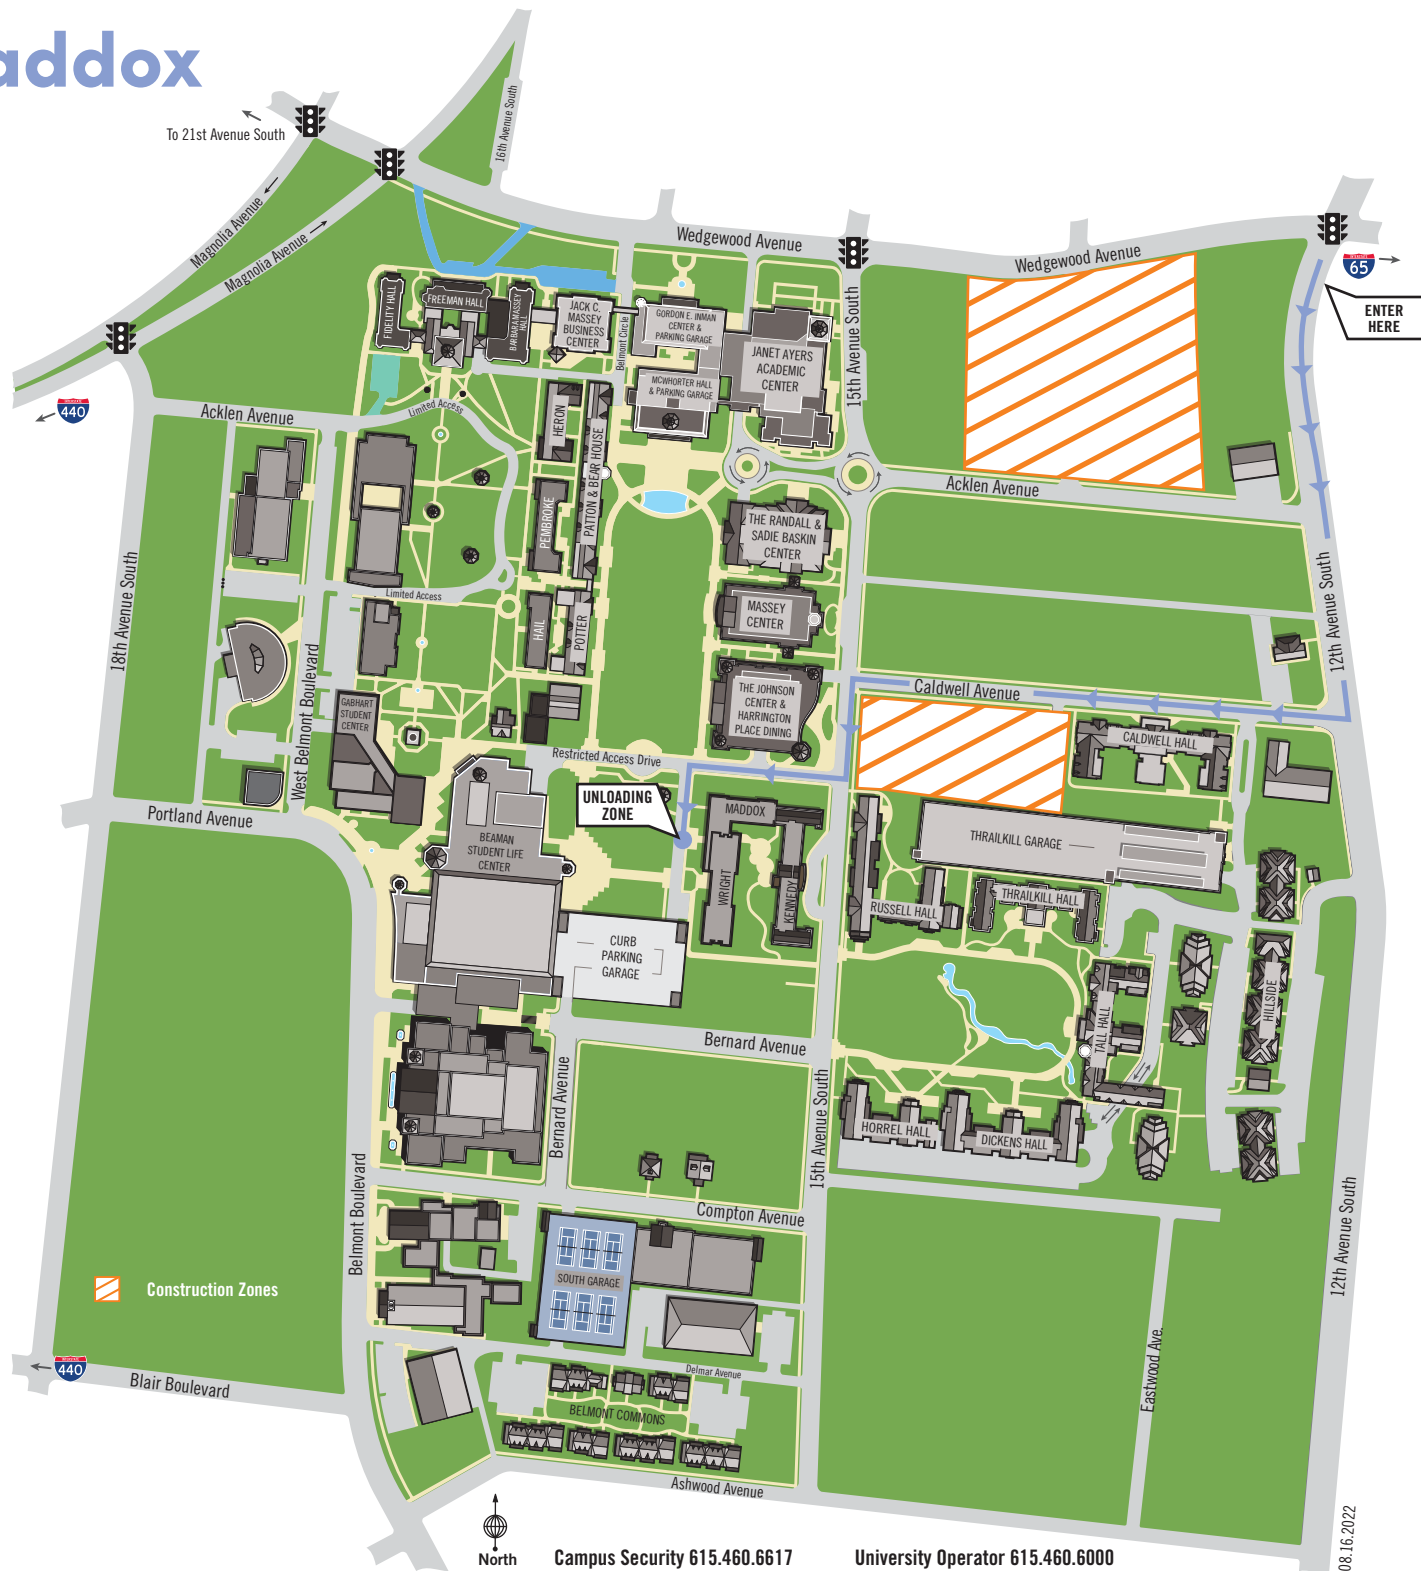

Wright/Maddox

Campus Security 615.460.6617

University Operator 615.460.6000

08.16.2022