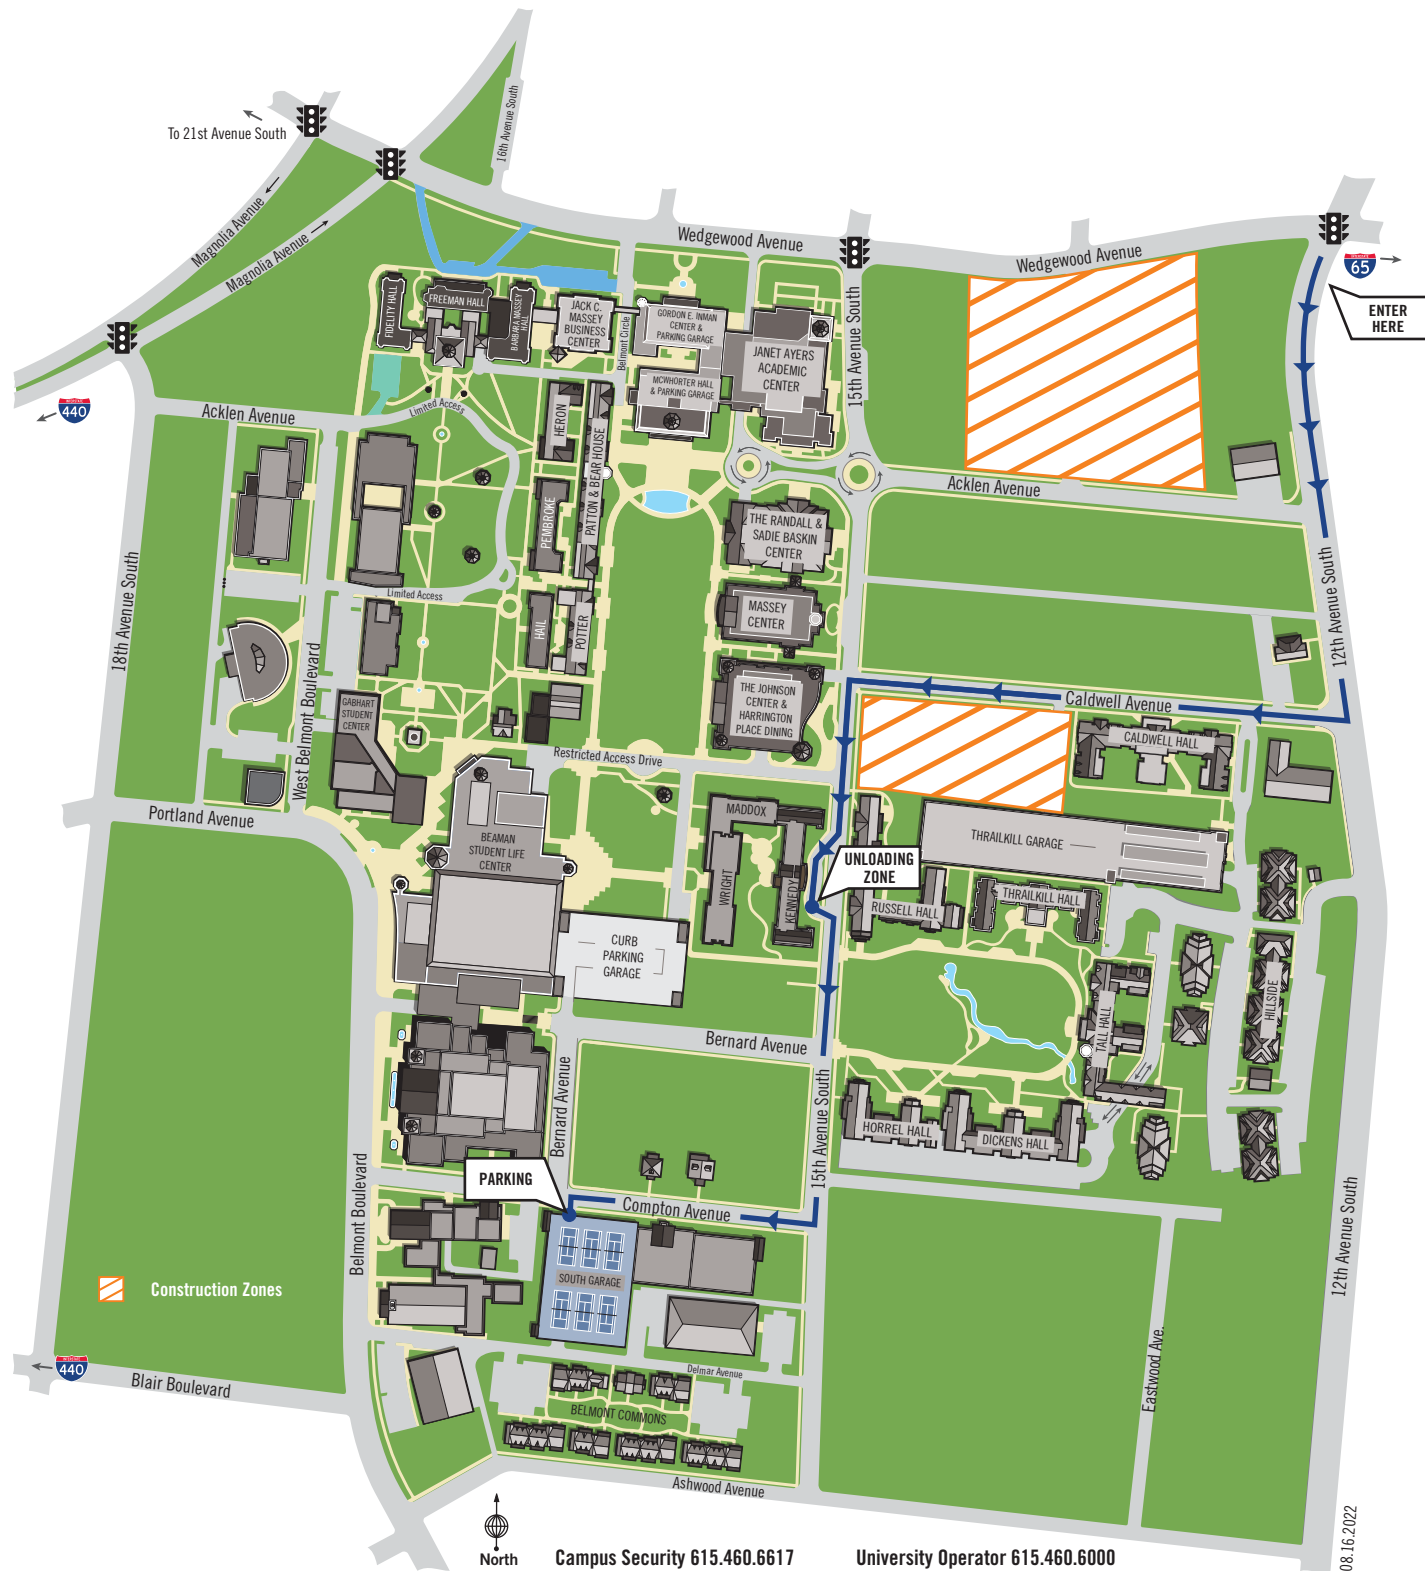

# Kennedy

Campus Security 615.460.6617

University Operator 615.460.6000

08.16.2022