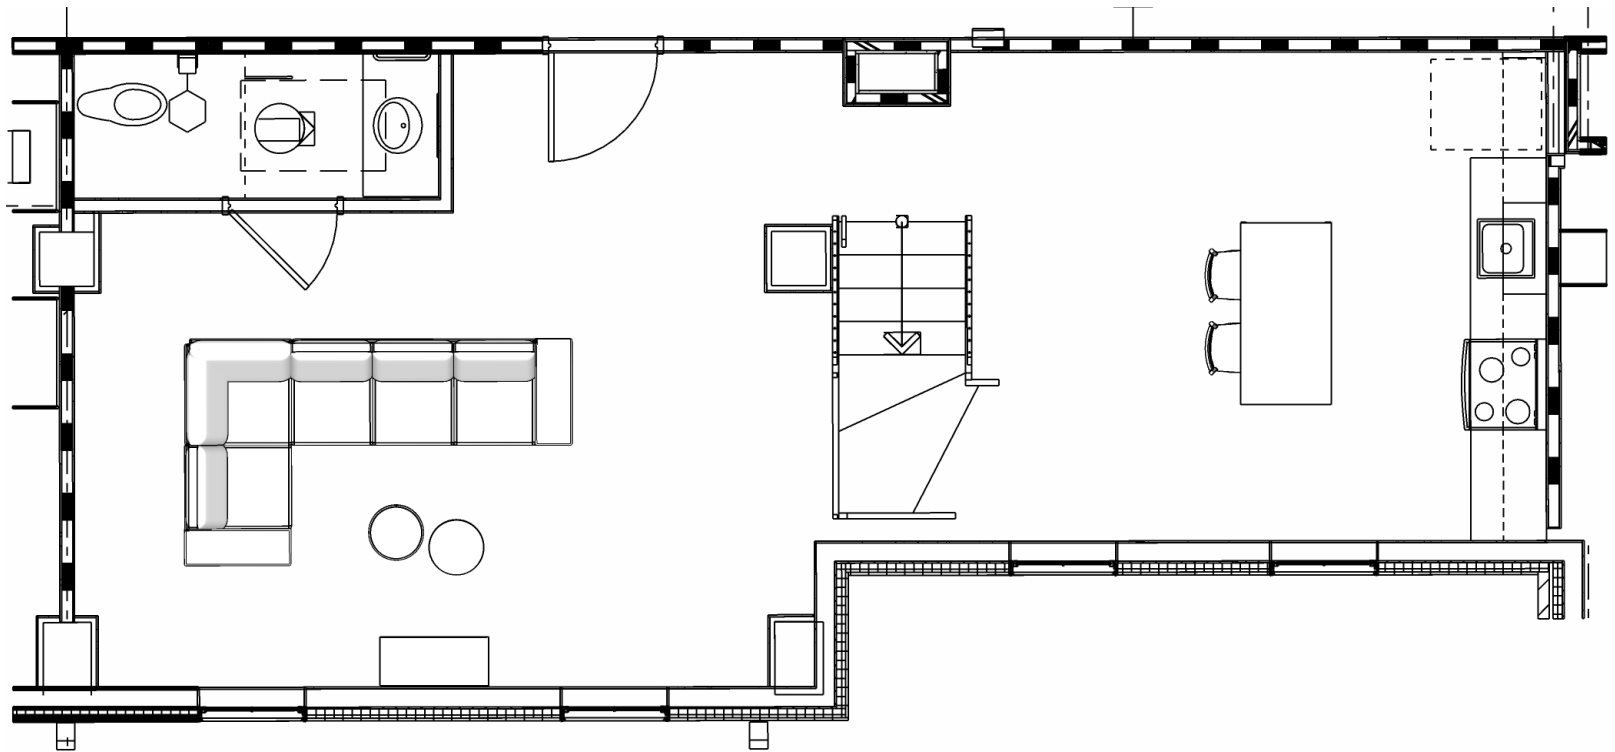

Belmont University | Caldwell Hall

Townhouse Unit Type F2