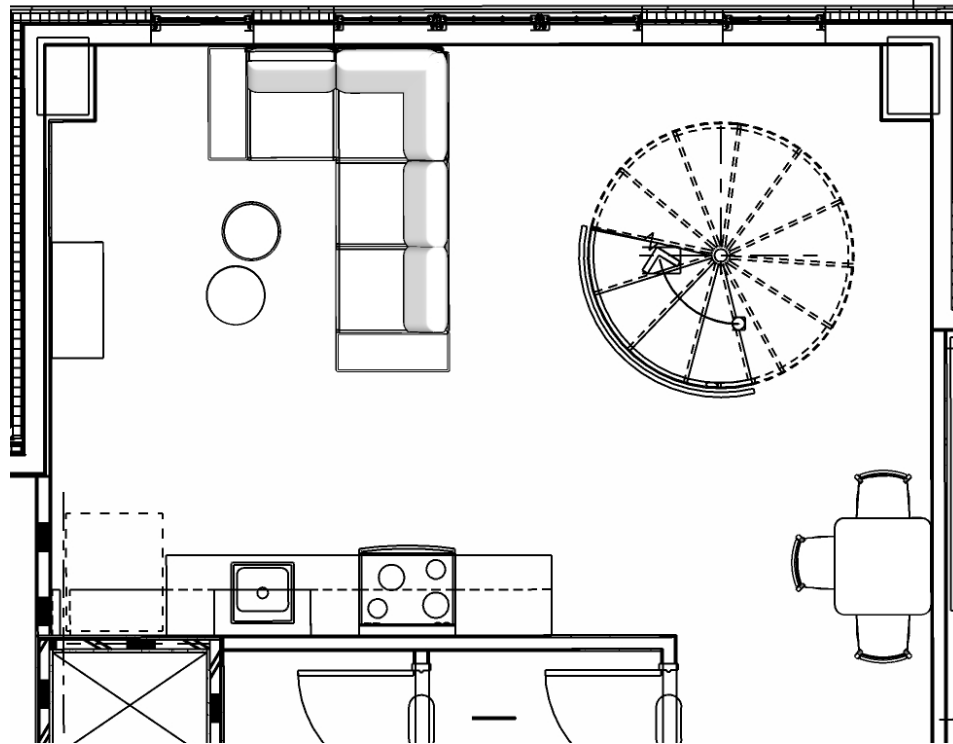

Belmont University | Caldwell Hall

Townhouse Unit Type D3