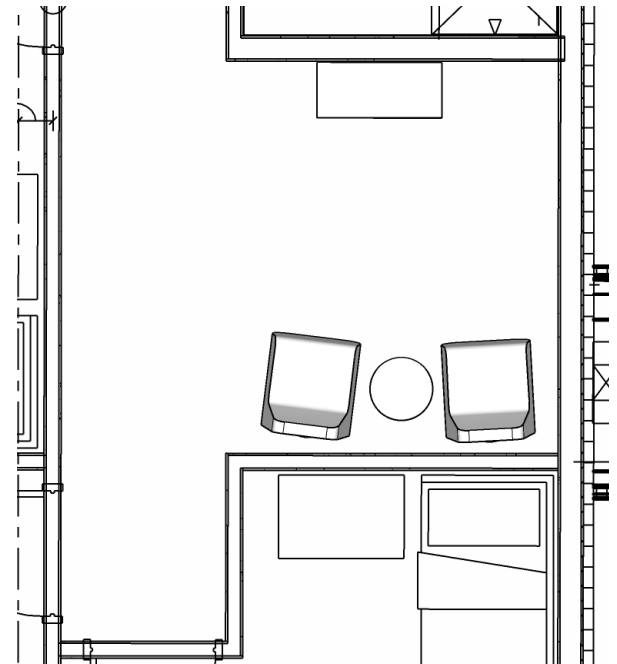

Belmont University | Caldwell Hall

Townhouse Unit Type H6